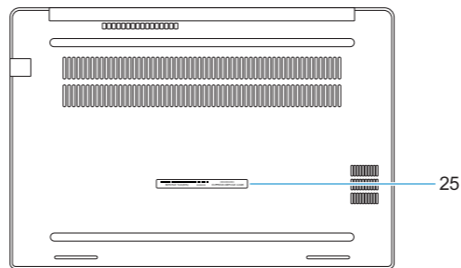

Dell.com/contactdell

Dell.com/regulatory_compliance

P28S

P28S001

Latitude 7380

Features

Fitur-fitur | Funciones | الميزات

1. Camera (optional)
2. Camera status light (optional)
3. Infrared (IR) camera status light (optional)
4. Infrared (IR) camera (optional)
5. Camera status light (optional)
6. Camera status light (optional)
7. Microphones
8. Power button
9. Noble Security Lock Slot
10. Network port
11. USB 3.1 Gen 1 port with PowerShare
12. microSD card slot
13. USIM slot
14. Headset port
15. Fingerprint reader (optional)
16. NFC sensor (optional)
17. Battery charge status light
18. Speakers
19. Touchpad
20. Smartcard reader (optional)
21. USB 3.1 Gen 1 port
22. HDMI port
23. DisplayPort over USB Type-C (optional Thunderbolt™ 3)
24. Power connector port
25. Service tag label